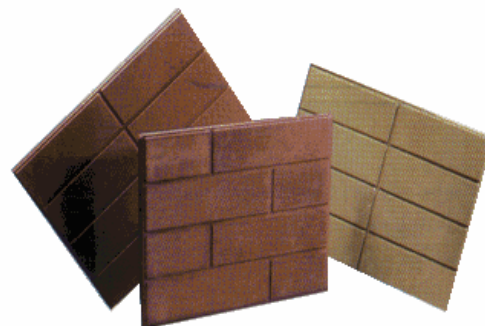

Rasamaal Floor and Wall Cladding and Pavers tiles are hard and durable, low maintenance and long lasting. With Rasamaal Pavers, a variety of patterns can be created to reflect contrast or unity. Use our Floor Pavers on sidewalks, streets, patios or pool decks.

Rasamaal Products large family of Floor and Wall cladding provide a wide range of colours and sizes, which can be matched in dimension and colour or mixed in variegated patterns.

**STONE 1**

**DIMENSIONS (mm)**  
330 x 330 x 14

**CHESS 1**

**DIMENSIONS (mm)**  
330 x 330 x 14

**CHESS 1**

**DIMENSIONS (mm)**  
330 x 330 x 14

**OASI**

**DIMENSIONS (mm)**  
330 x 420 x 14

**ROMA**

**DIMENSIONS (mm)**  
330 x 420 x 14