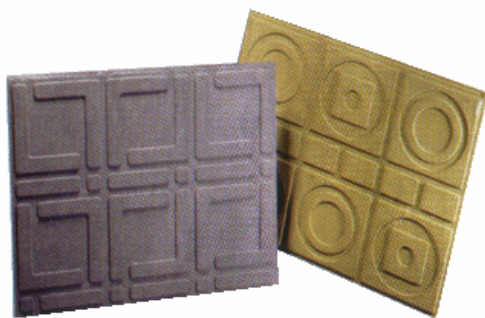

Rasamaal Floor and Wall Cladding and Pavers tiles are hard and durable, low maintenance and long lasting. With Rasamaal Pavers, a variety of patterns can be created to reflect contrast or unity. Use our Floor Pavers on sidewalks, streets, patios or pool decks.

Rasamaal Products large family of Floor and Wall cladding provide a wide range of colours and sizes, which can be matched in dimension and colour or mixed in variegated patterns.

**STONE 1**

**DIMENSIONS (mm)**  
330 x 330 x 14

**CHESS 1**

**DIMENSIONS (mm)**  
330 x 330 x 14

**CHESS 1**

**DIMENSIONS (mm)**  
330 x 330 x 14

**OASI**

**DIMENSIONS (mm)**  
330 x 420 x 14

**ROMA**

**DIMENSIONS (mm)**  
330 x 420 x 14